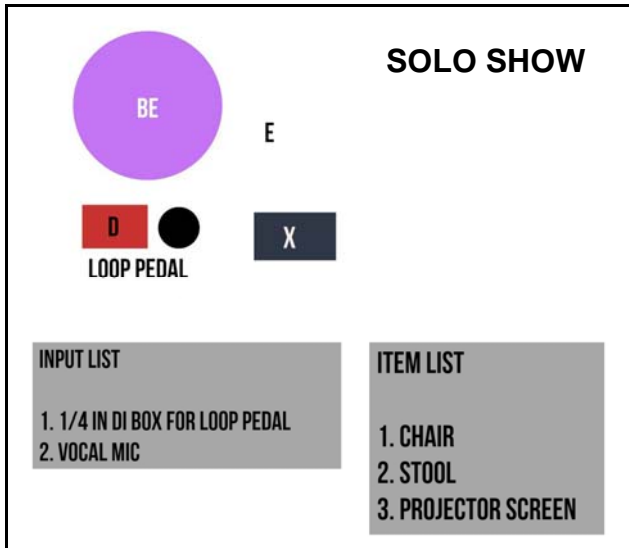

BE STEADWELL

STAGE PLOT

STAGE PLOT KEY

E = Electrical Outlet

D = Direct Line

I = Instrument Mic

B = Vocal Mic w/ Boom stand

V = Vocal Mic w/ Straight stand

W = Wireless Vocal Mic

X = Monitor Wedge

(I⁸ mean 8 instrument mics)

Agent – THE COLLEGE AGENCY / ph. (651) 222-9669